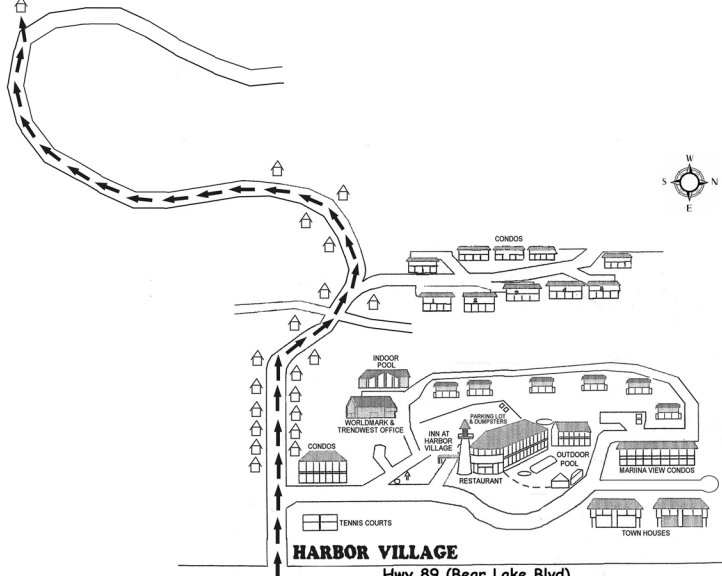

Moose Mountain Lodge in Harbor Village #633 Directions

Moose Mountain Lodge #633

785 N. Bear Lake Blvd

Hwy 89 (Bear Lake Blvd)

Bear Lake